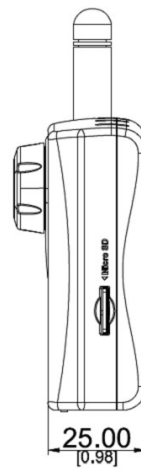

Interface

Wireless	Wi-Fi (IEEE 802.11b/g/n)
Local Storage	MicroSDHC Memory Card Slot (card not included, up to 128GB)

General

Power Source	DC 12V
Power Consumption	8 W (DC)
Weight	73g (0.161lb)
Dimensions	(W x H x D): 74.5mm x 52.6mm x 33.6mm (2.9" x 2.18" x 1.3")
Bundled Accessories	Bracket, Power Adapter
Mount Type	Bracket
Starting Temperature	0°C ~ 40°C (32°F ~ 104°F)
Operating Temperature	0°C ~ 40°C (32°F ~ 104°F)
Operating Humidity	20% - 80% RH
Approvals	CE, FCC, Adapter: Efficiency Level VI
Warranty	2 Year(s). For extended warranty offering, see http://www.acti.com/support/warranty

► Photo Indication

- 1 Power Input
- 2 Ethernet Port
- 3 Audio Output
- 4 Built-in Microphone
- 5 Antenna
- 6 Memory Card Slot
- 7 Reset Button

► Dimension Diagram

Unit: mm [inch]

▶ Related Products

Network & Storage Peripherals - Data Switch