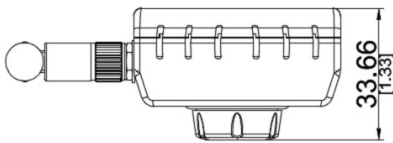

Interface

Wireless	Wi-Fi (IEEE 802.11b/g/n)
Local Storage	MicroSDHC Memory Card Slot (card not included, up to 128GB)

General

Power Source	DC 12V
Power Consumption	8 W (DC)
Weight	73g (0.161lb)
Dimensions	(W x H x D): 74.5mm x 52.6mm x 33.6mm (2.9" x 2.18" x 1.3")
Bundled Accessories	Bracket, Power Adapter
Mount Type	Bracket
Starting Temperature	0°C ~ 40°C (32°F ~ 104°F)
Operating Temperature	0°C ~ 40°C (32°F ~ 104°F)
Operating Humidity	20% - 80% RH
Approvals	CE, FCC, Adapter: Efficiency Level VI
Warranty	2 Year(s). For extended warranty offering, see http://www.acti.com/support/warranty

► Photo Indication

- 1 Power Input
- 2 Ethernet Port
- 3 Audio Output
- 4 Built-in Microphone
- 5 Antenna
- 6 Memory Card Slot
- 7 Reset Button

► Dimension Diagram

Unit: mm [inch]

▶ Related Products

Network & Storage Peripherals - Data Switch