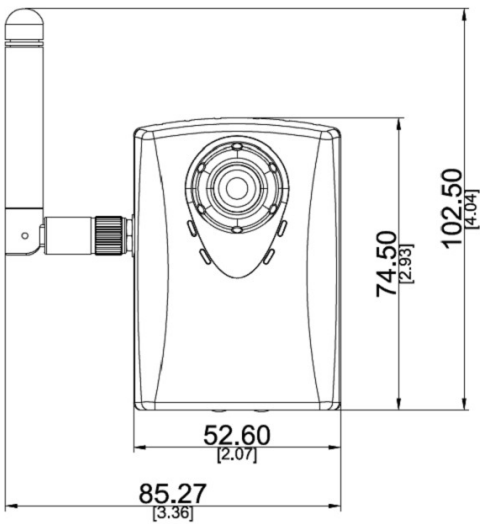

Interface

Wireless	Wi-Fi (IEEE 802.11b/g/n)
Local Storage	MicroSDHC Memory Card Slot (card not included, up to 128GB)

General

Power Source	DC 12V
Power Consumption	8 W (DC)
Weight	73g (0.161lb)
Dimensions	(W x H x D): 74.5mm x 52.6mm x 33.6mm (2.9" x 2.18" x 1.3")
Bundled Accessories	Bracket, Power Adapter
Mount Type	Bracket
Starting Temperature	0°C ~ 40°C (32°F ~ 104°F)
Operating Temperature	0°C ~ 40°C (32°F ~ 104°F)
Operating Humidity	20% - 80% RH
Approvals	CE, FCC, Adapter: Efficiency Level VI
Warranty	2 Year(s). For extended warranty offering, see http://www.acti.com/support/warranty

► Photo Indication

- 1 Power Input
- 2 Ethernet Port
- 3 Audio Output
- 4 Built-in Microphone
- 5 Antenna
- 6 Memory Card Slot
- 7 Reset Button

► Dimension Diagram

Unit: mm [inch]

▶ Related Products

Network & Storage Peripherals - Data Switch